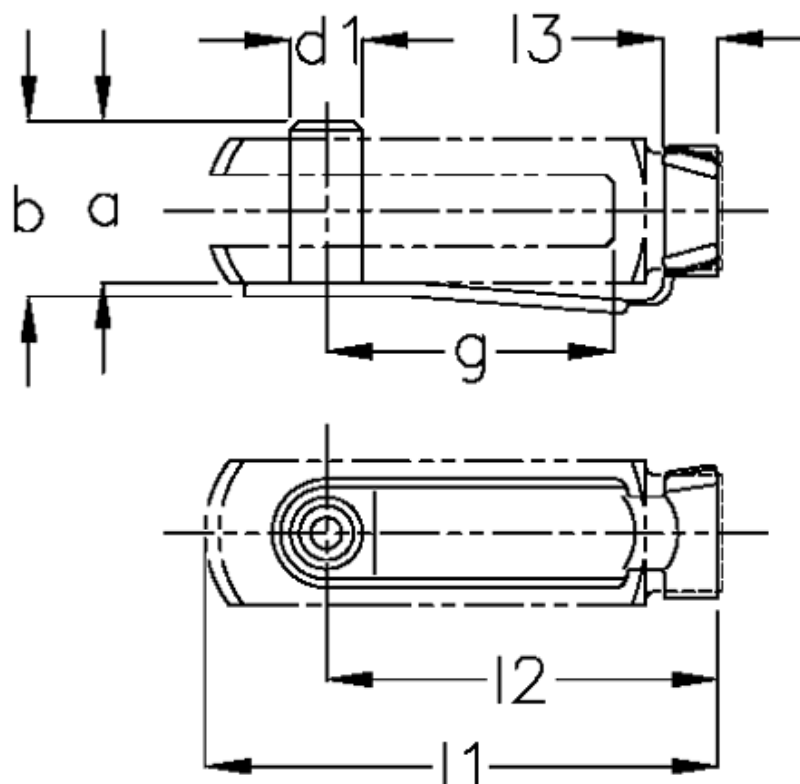

Article number: 140541456

Description: KLEE Fork pin with snap-on spring FKB 14x56

Measures

a	= 31
b	= 34.0
d1 h11	= 14
g	= 56
l1	= 91.0
l2	= 82.0
l3	= 14.0
Size	= 14 x 56

Threaded fork piece = M14
Weight 100 pcs. = 5.076